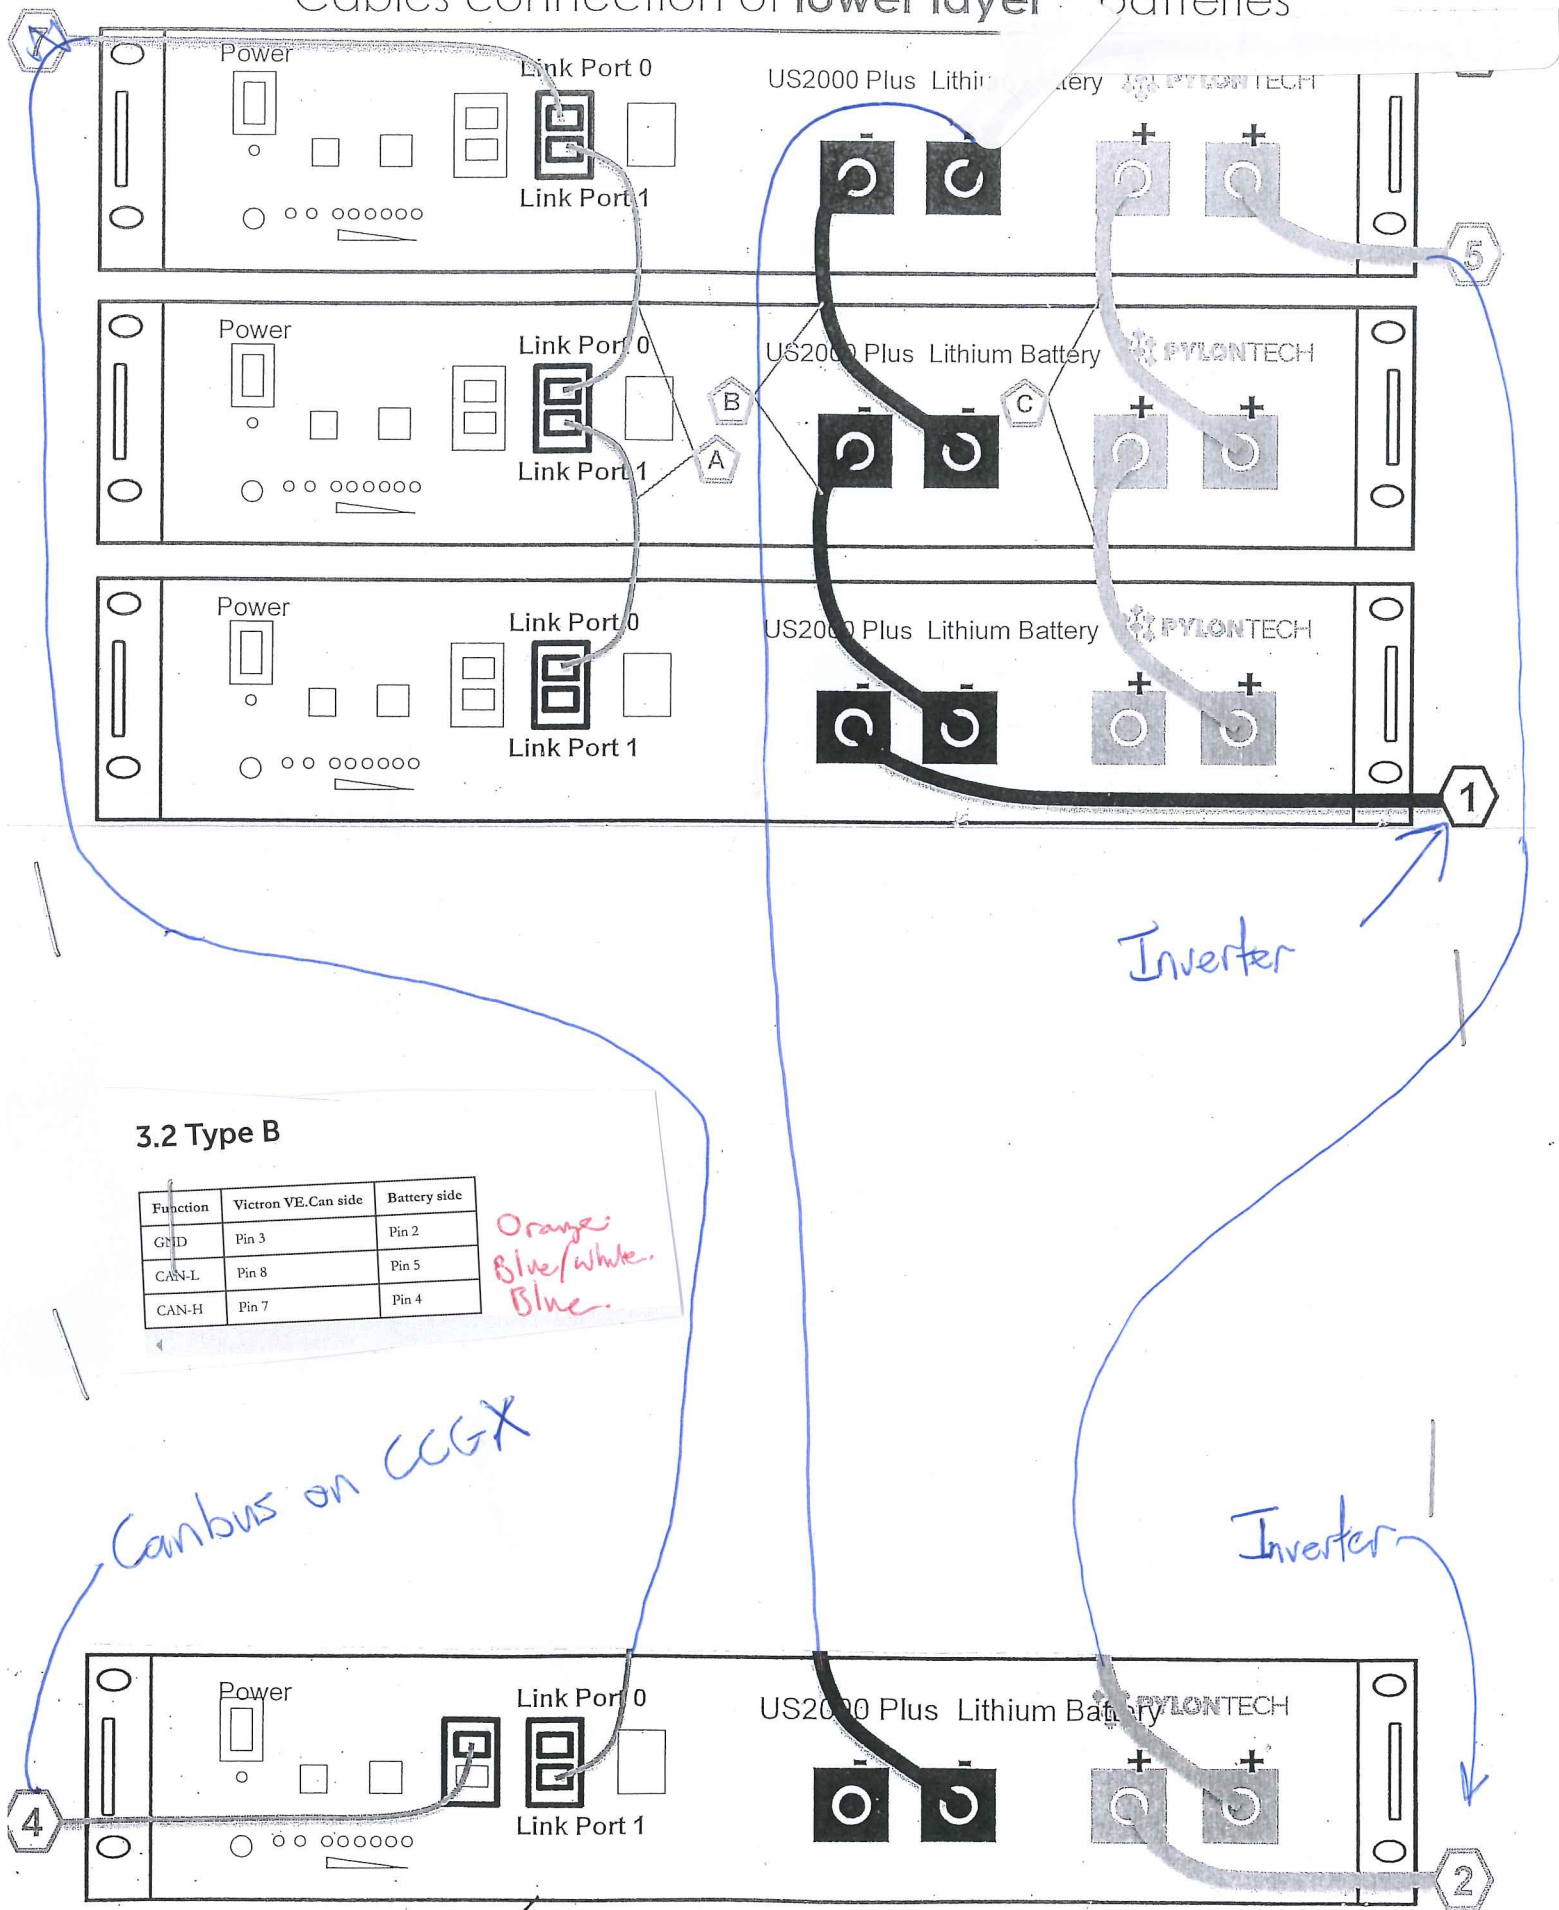

Pylontech Out-door Cabinet Cable Connection

Cables connection of lower layer 2 batteries

3.2 Type B

Function	Victron VE.Can side	Battery side
GND	Pin 3	Pin 2
CAN-L	Pin 8	Pin 5
CAN-H	Pin 7	Pin 4

*Orange
Blue/white.
Blue.*

Canbus on CCGX

Inverter

Inverter

Master Battery