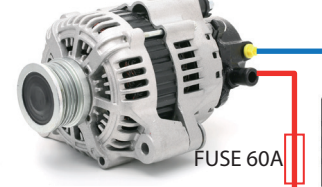

Sailing Yacht Taku Moe

-  HDMI
-  VE.Direct
-  VE. Bus
-  BMS Cable
-  Load/Charge Disconnect
-  Fuse
-  Bluetooth connectivity to VictronConnect to configure devices and monitoring

max. 600Wp PV

Cerbo GX    

DC Load Main

FUSES 4x 150A

MultiPlus Main

FUSE 400A

Load Out

FUSE 1A

4x100Ah Victron Smart Lithium 

Alternator 14V/50A