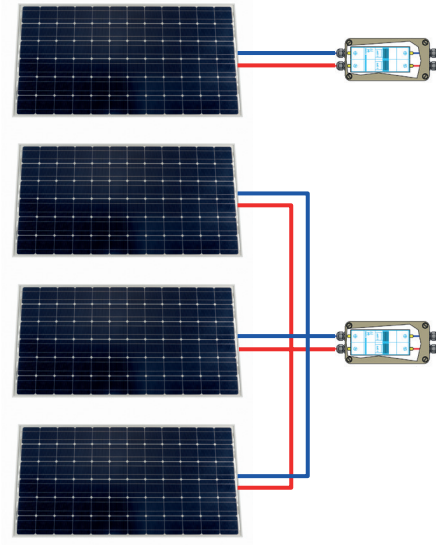

Sailing Yacht Taku Moe

-  HDMI
-  VE.Direct
-  VE. Bus
-  BMS Cable
-  Load/Charge Disconnect
-  Fuse
-  Bluetooth connectivity to VictronConnect to configure devices and monitoring

max. 600Wp PV

Cerbo GX    