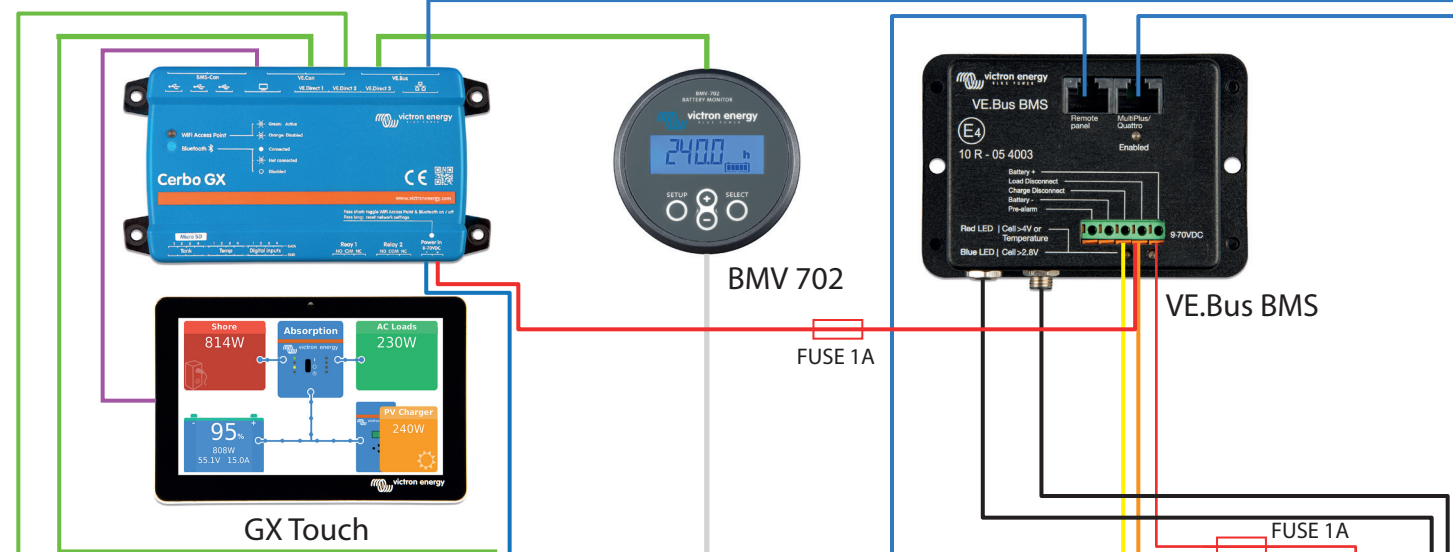

Sailing Yacht Taku Moe

-  HDMI
-  VE.Direct
-  VE. Bus
-  BMS Cable
-  Load/Charge Disconnect
-  Fuse
-  Bluetooth connectivity to VictronConnect to configure devices and monitoring

max. 600Wp PV

Cerbo GX    

MultiPlus 12/3000/120-16

Orion-Tr Smart 12/12-30 

SmartSolar 150/35 

SmartSolar 75/15 

DMC

FUSE 40A

Smart Battery Protect 12/65 

Smart Battery Protect 12/24 220 

DC Load Main

FUSES 4x 150A

MultiPlus Main

FUSE 400A

Load Out

FUSE 1A

4x100Ah Victron Smart Lithium 

Alternator 14V/50A

FUSE 60A

Engine Main

FUSE 400A

Bow Thruster Main

Starter 110Ah

Bow Thruster 12V 3kW

FUSE 1A