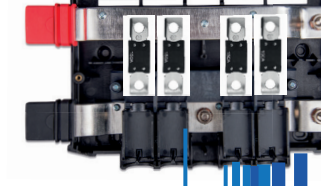

DC Load Main

FUSES 4x 150A

MultiPlus Main

FUSE 400A

Load Out

FUSE 1A

4x100Ah Victron Smart Lithium 

Alternator 14V/50A