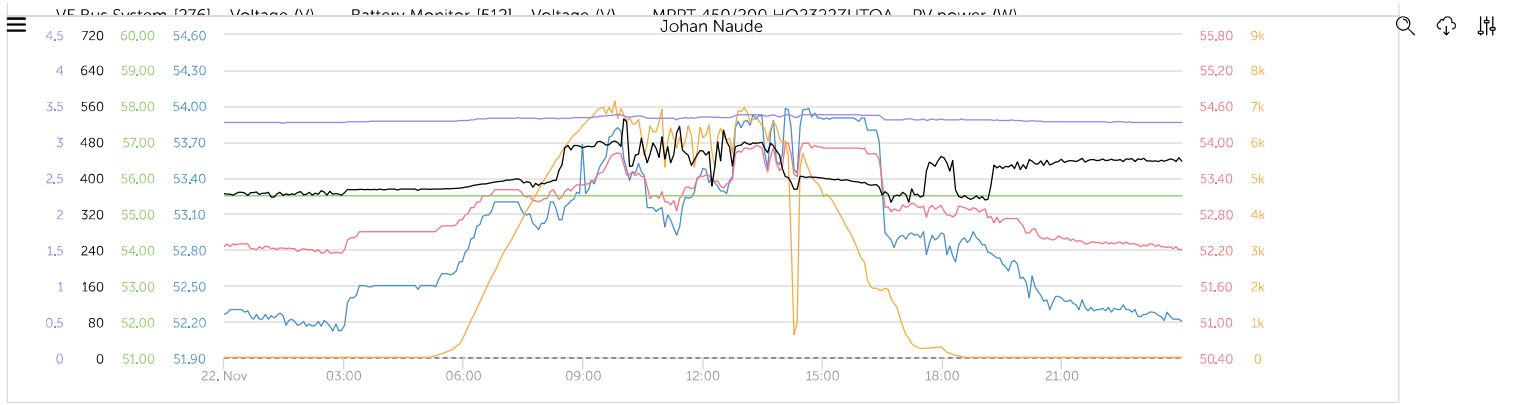

# Advanced

< Day before >

Johan Naude

55.50

22, Nov 02:00 04:00 06:00 08:00 10:00 12:00 14:00 16:00 18:00 20:00 22:00

1200  
1000  
800  
600  
400  
200  
0