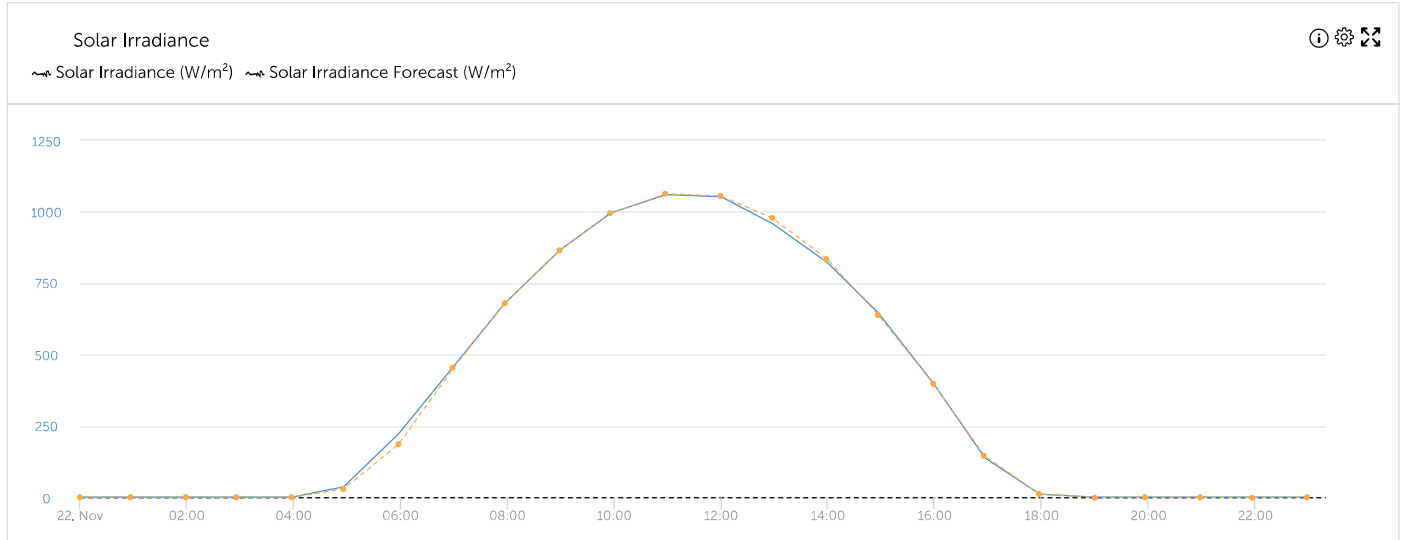

# Advanced

< Day before >

Johan Naude

55.50

22, Nov 02:00 04:00 06:00 08:00 10:00 12:00 14:00 16:00 18:00 20:00 22:00

1200  
1000  
800  
600  
400  
200  
0