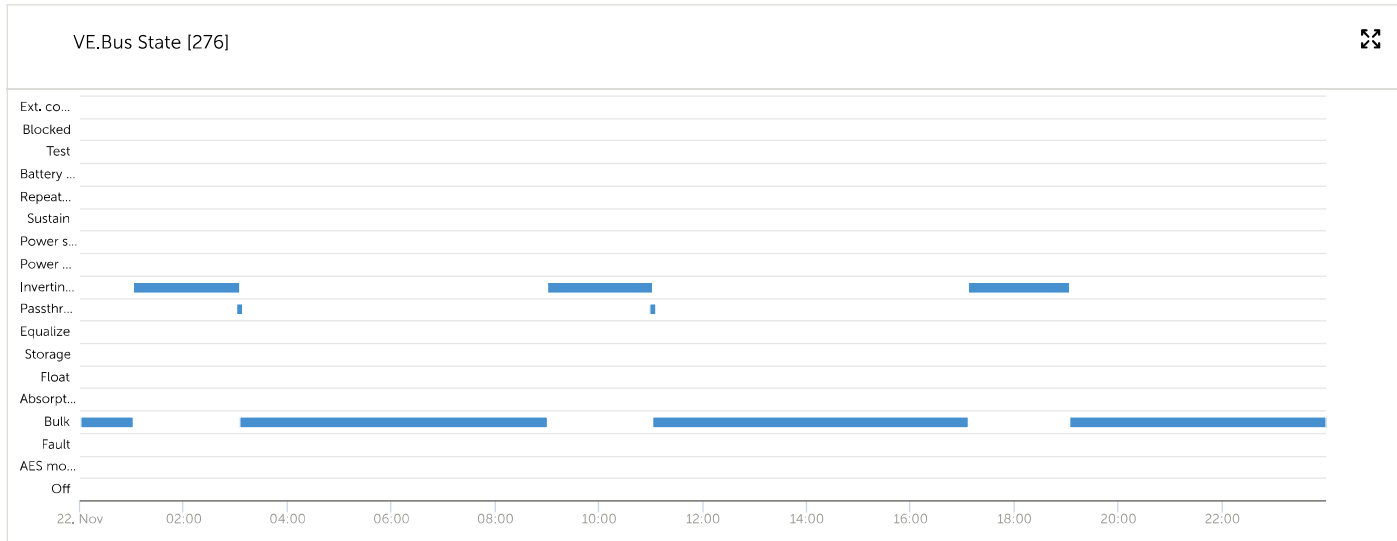

# Advanced

< Day before >

Johan Naude

55.50

22, Nov 02:00 04:00 06:00 08:00 10:00 12:00 14:00 16:00 18:00 20:00 22:00

1200  
1000  
800  
600  
400  
200  
0