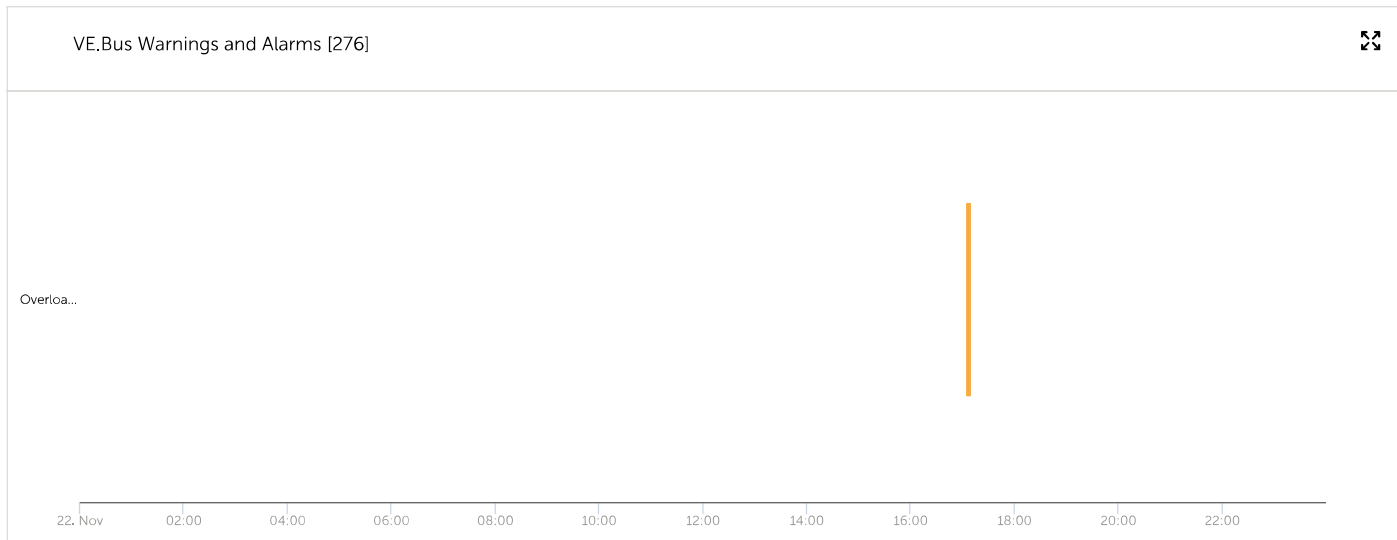

# Advanced

< Day before >

Johan Naude

55.50

22, Nov 02:00 04:00 06:00 08:00 10:00 12:00 14:00 16:00 18:00 20:00 22:00

1200  
1000  
800  
600  
400  
200  
0