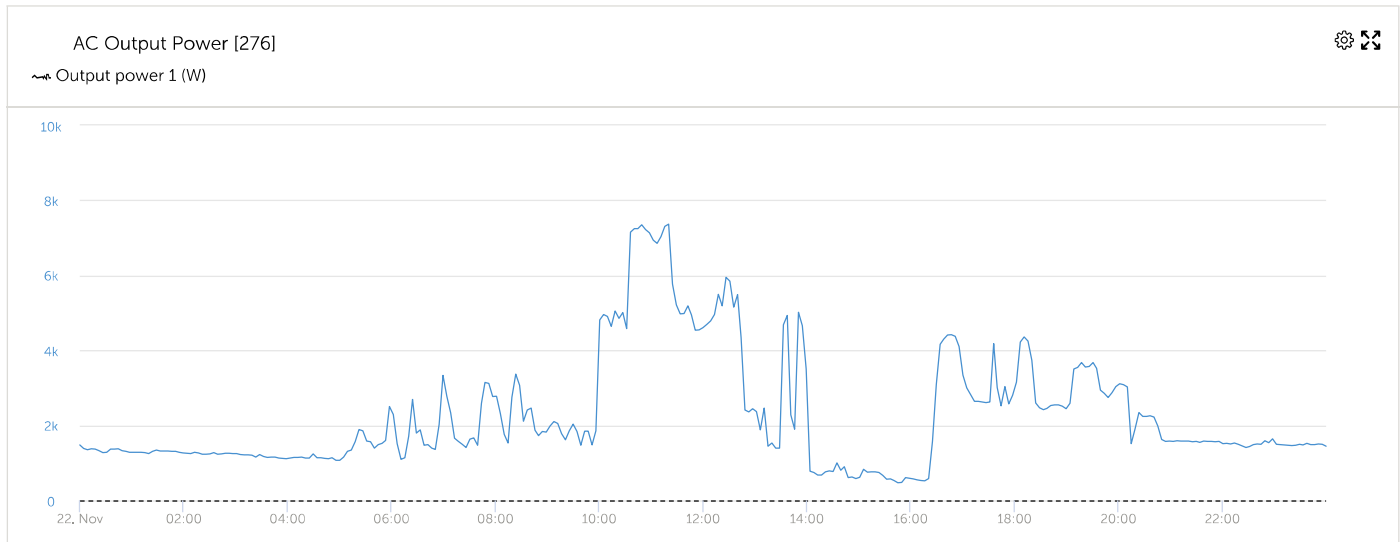

# Advanced

< Day before >

Johan Naude

55.50

22, Nov 02:00 04:00 06:00 08:00 10:00 12:00 14:00 16:00 18:00 20:00 22:00

1200  
1000  
800  
600  
400  
200  
0