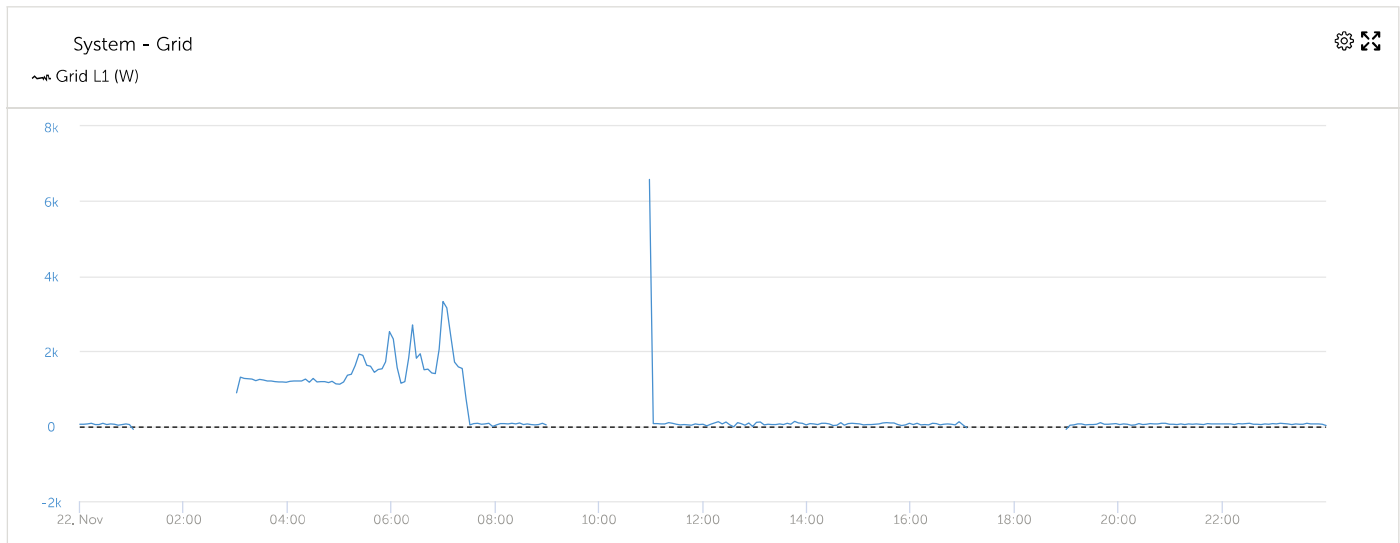

# Advanced

< Day before >

Johan Naude

55.50

22, Nov 02:00 04:00 06:00 08:00 10:00 12:00 14:00 16:00 18:00 20:00 22:00

1200  
1000  
800  
600  
400  
200  
0