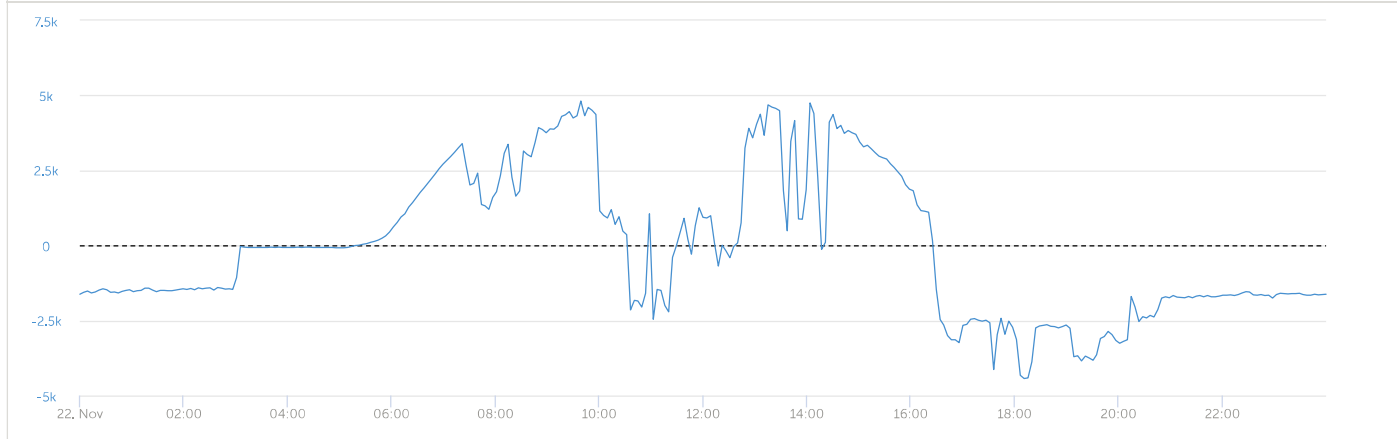

# Advanced

< Day before >

Johan Naude

55.50

22, Nov 02:00 04:00 06:00 08:00 10:00 12:00 14:00 16:00 18:00 20:00 22:00

1200  
1000  
800  
600  
400  
200  
0