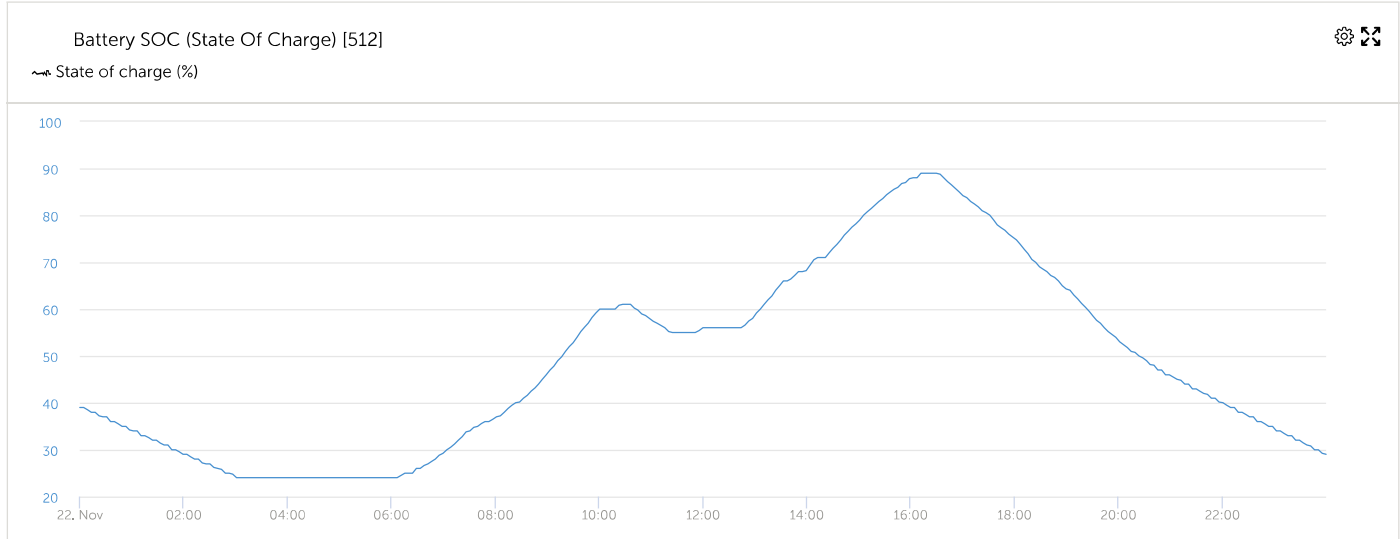

# Advanced

< Day before >

Johan Naude

55.50

22, Nov 02:00 04:00 06:00 08:00 10:00 12:00 14:00 16:00 18:00 20:00 22:00

1200  
1000  
800  
600  
400  
200  
0