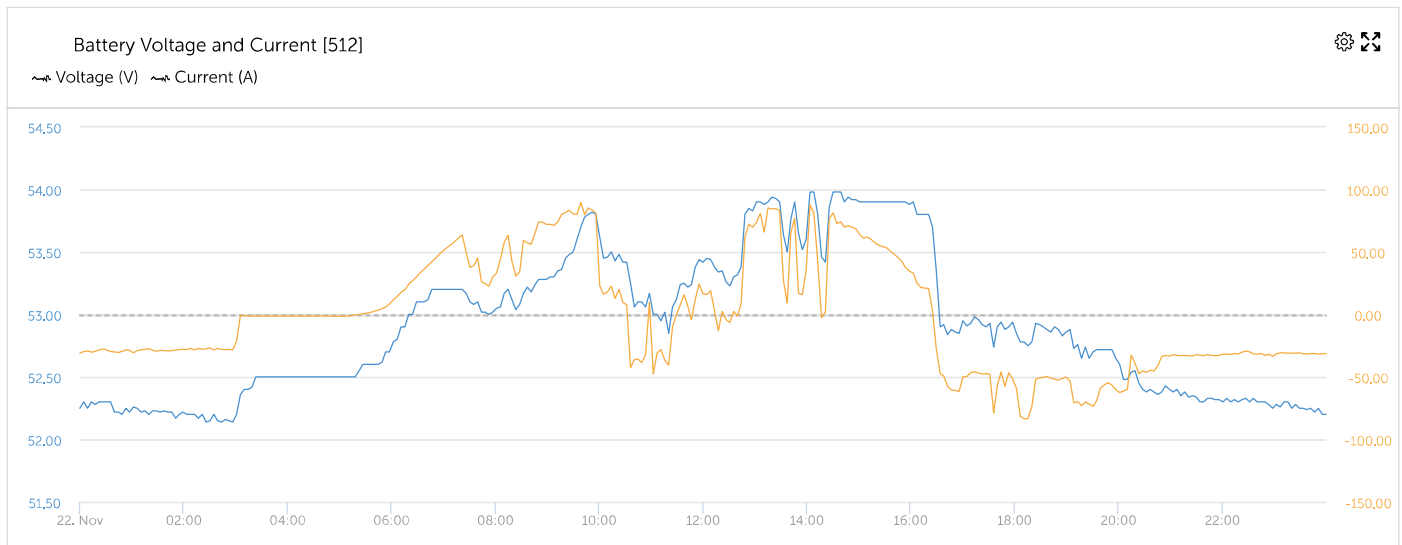

# Advanced

< Day before >

Johan Naude

55.50

22, Nov 02:00 04:00 06:00 08:00 10:00 12:00 14:00 16:00 18:00 20:00 22:00

1200  
1000  
800  
600  
400  
200  
0