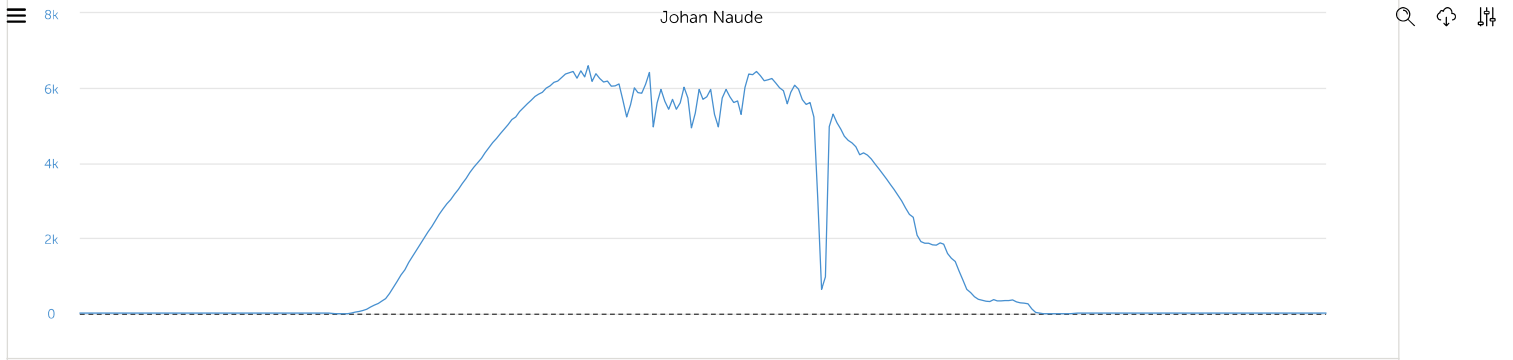

# Advanced

< Day before >

Johan Naude

55.50

22, Nov 02:00 04:00 06:00 08:00 10:00 12:00 14:00 16:00 18:00 20:00 22:00

1200  
1000  
800  
600  
400  
200  
0