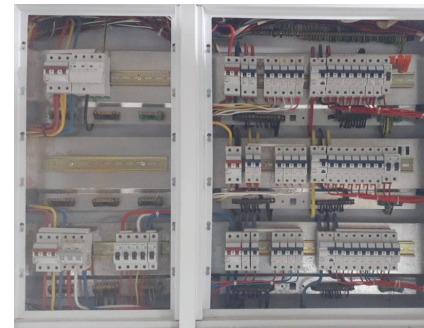

RJ45 Female

TOP FLOOR

ethernet cable

“EASIER” OPTION

RJ45 Male

BASEMENT