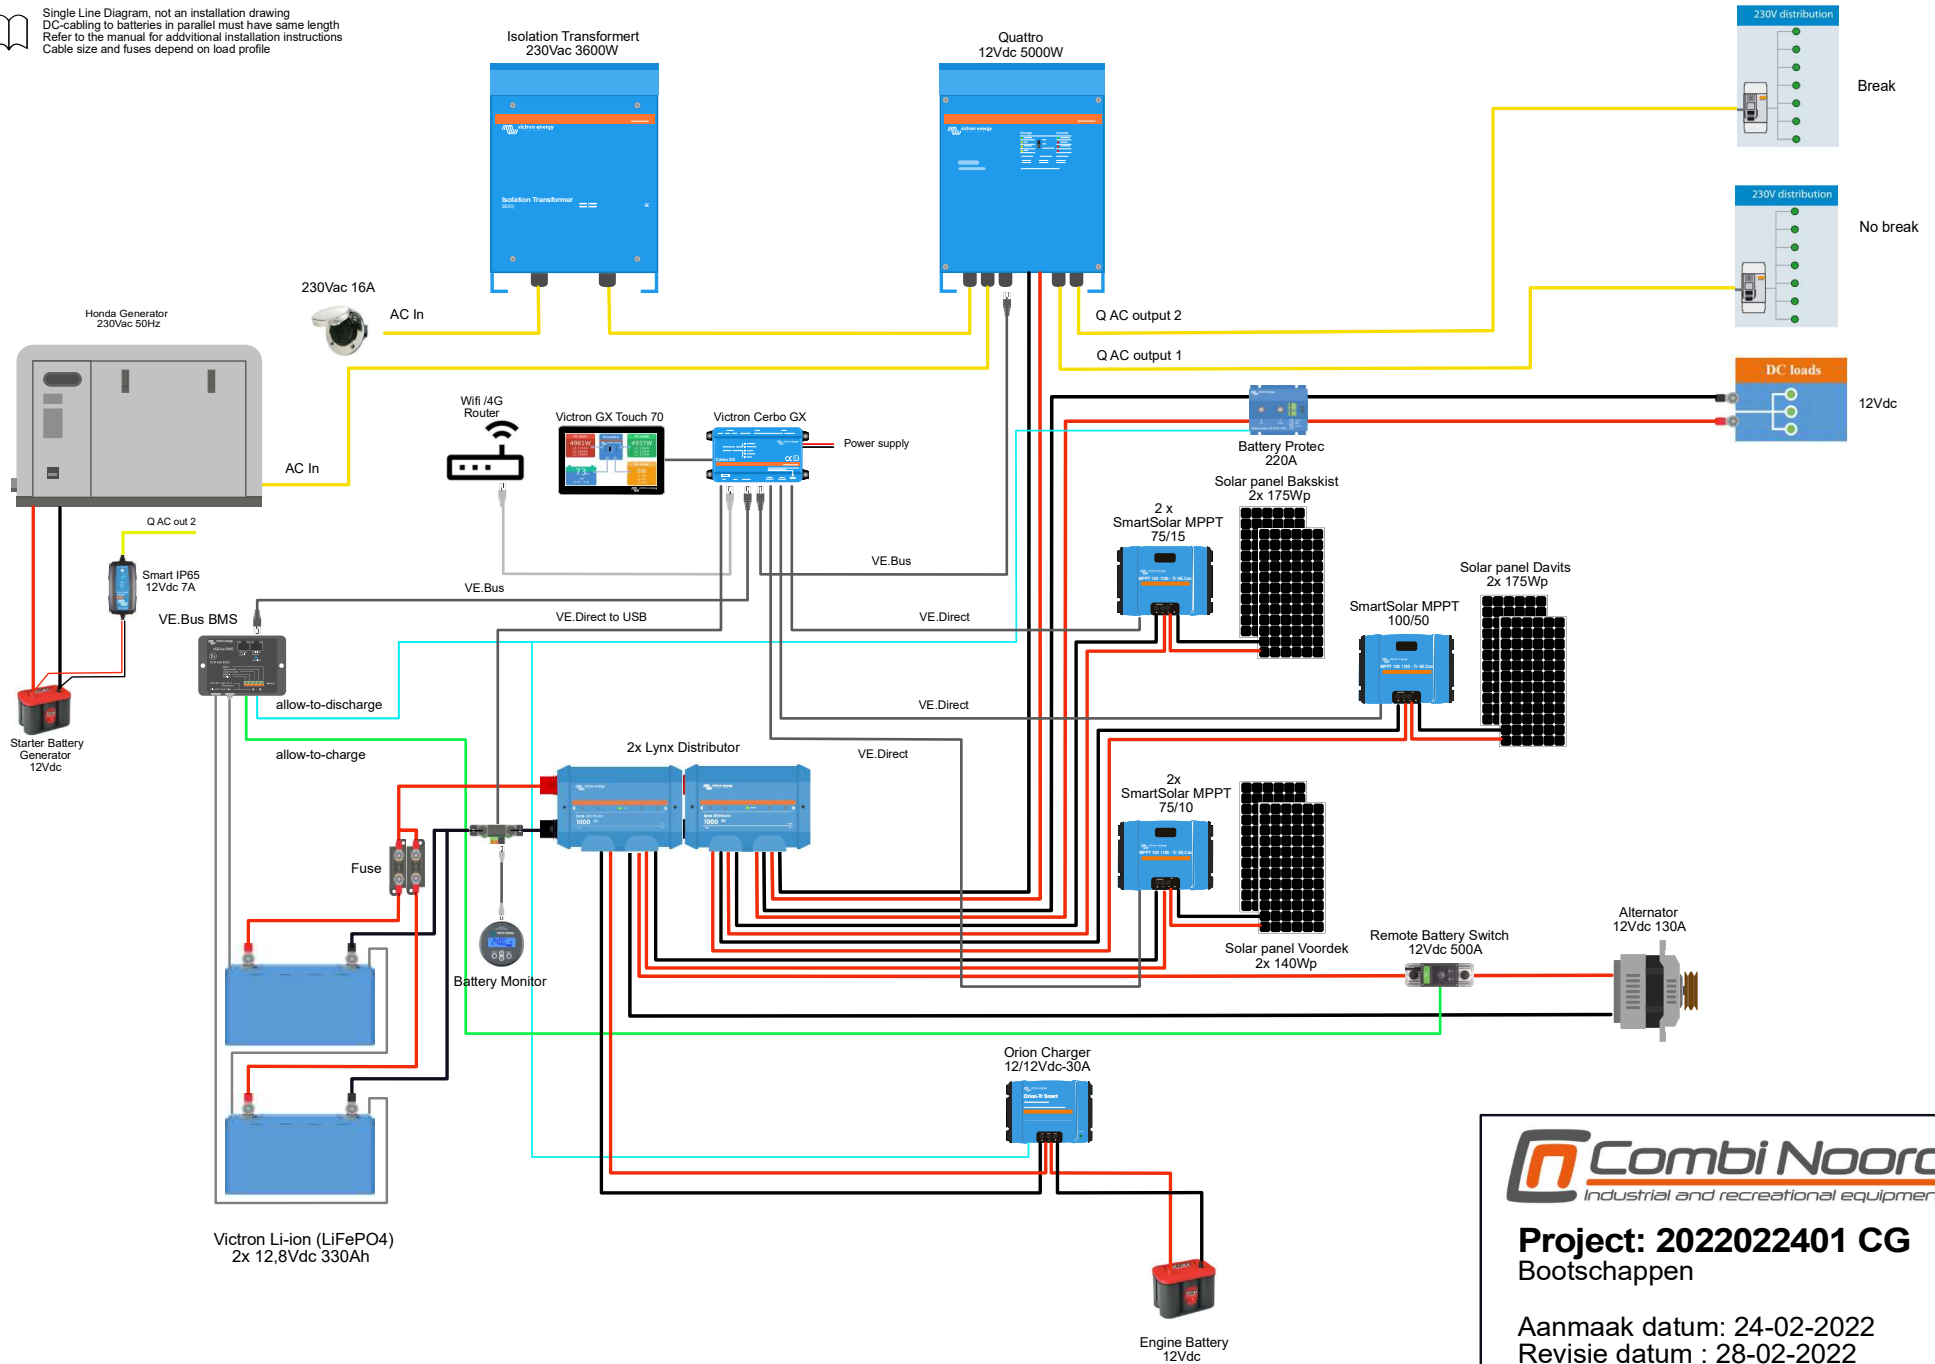

Combi Noord
Industrial and recreational equipment

Project: 2022022401 CG
Bootschappen

Aanmaak datum: 24-02-2022
Revisie datum : 28-02-2022