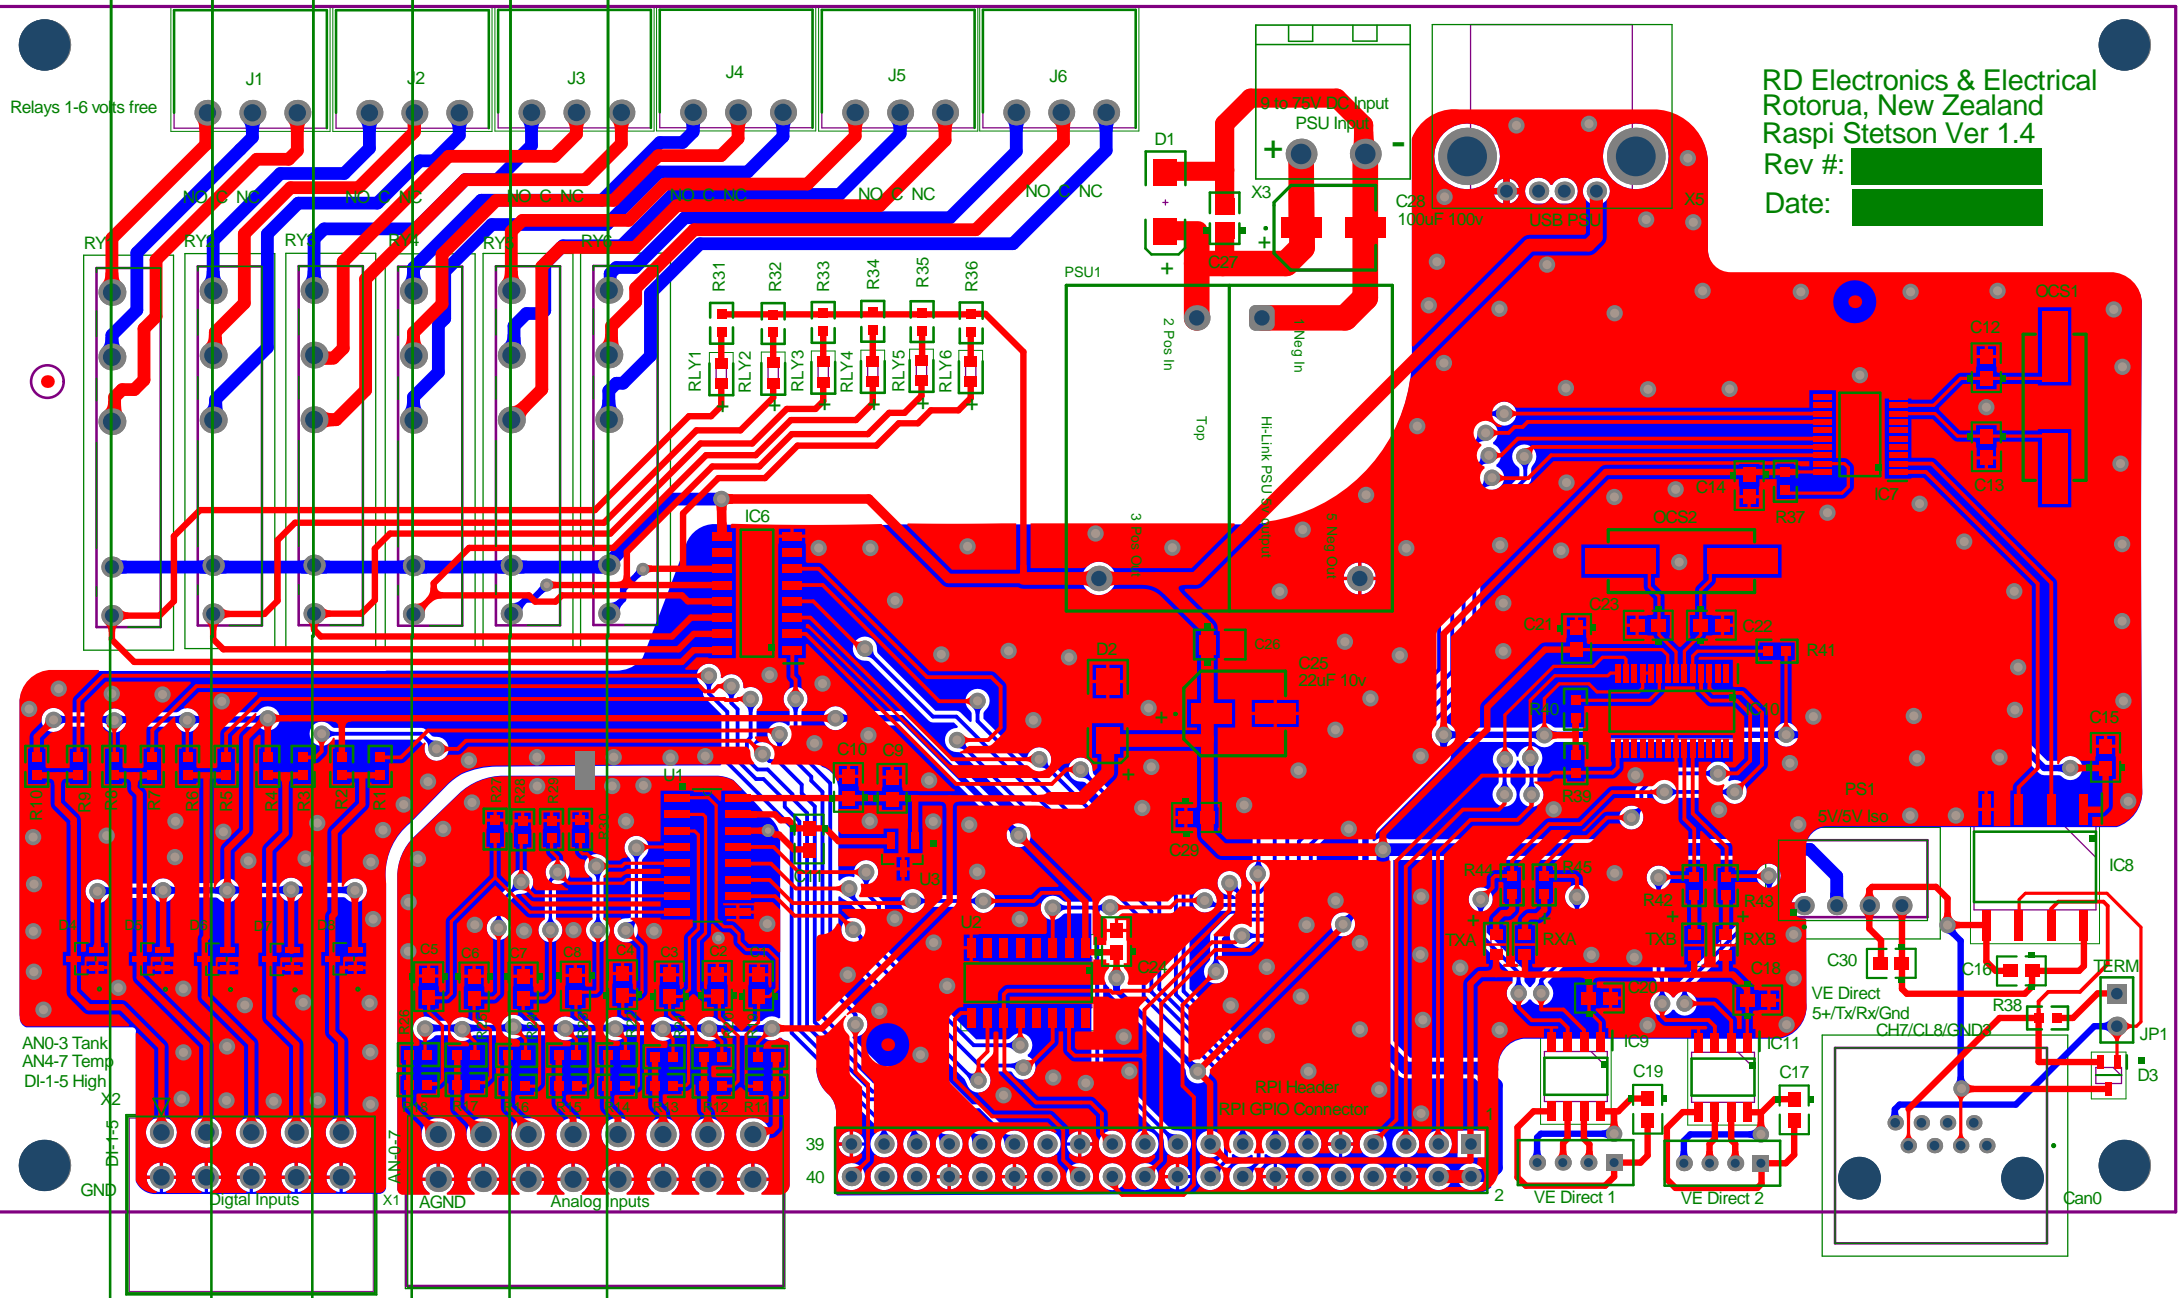

RD Electronics & Electrical
Rotorua, New Zealand
Raspi Stetson Ver 1.4
Rev #:
Date:

BOARD STACK REPORT