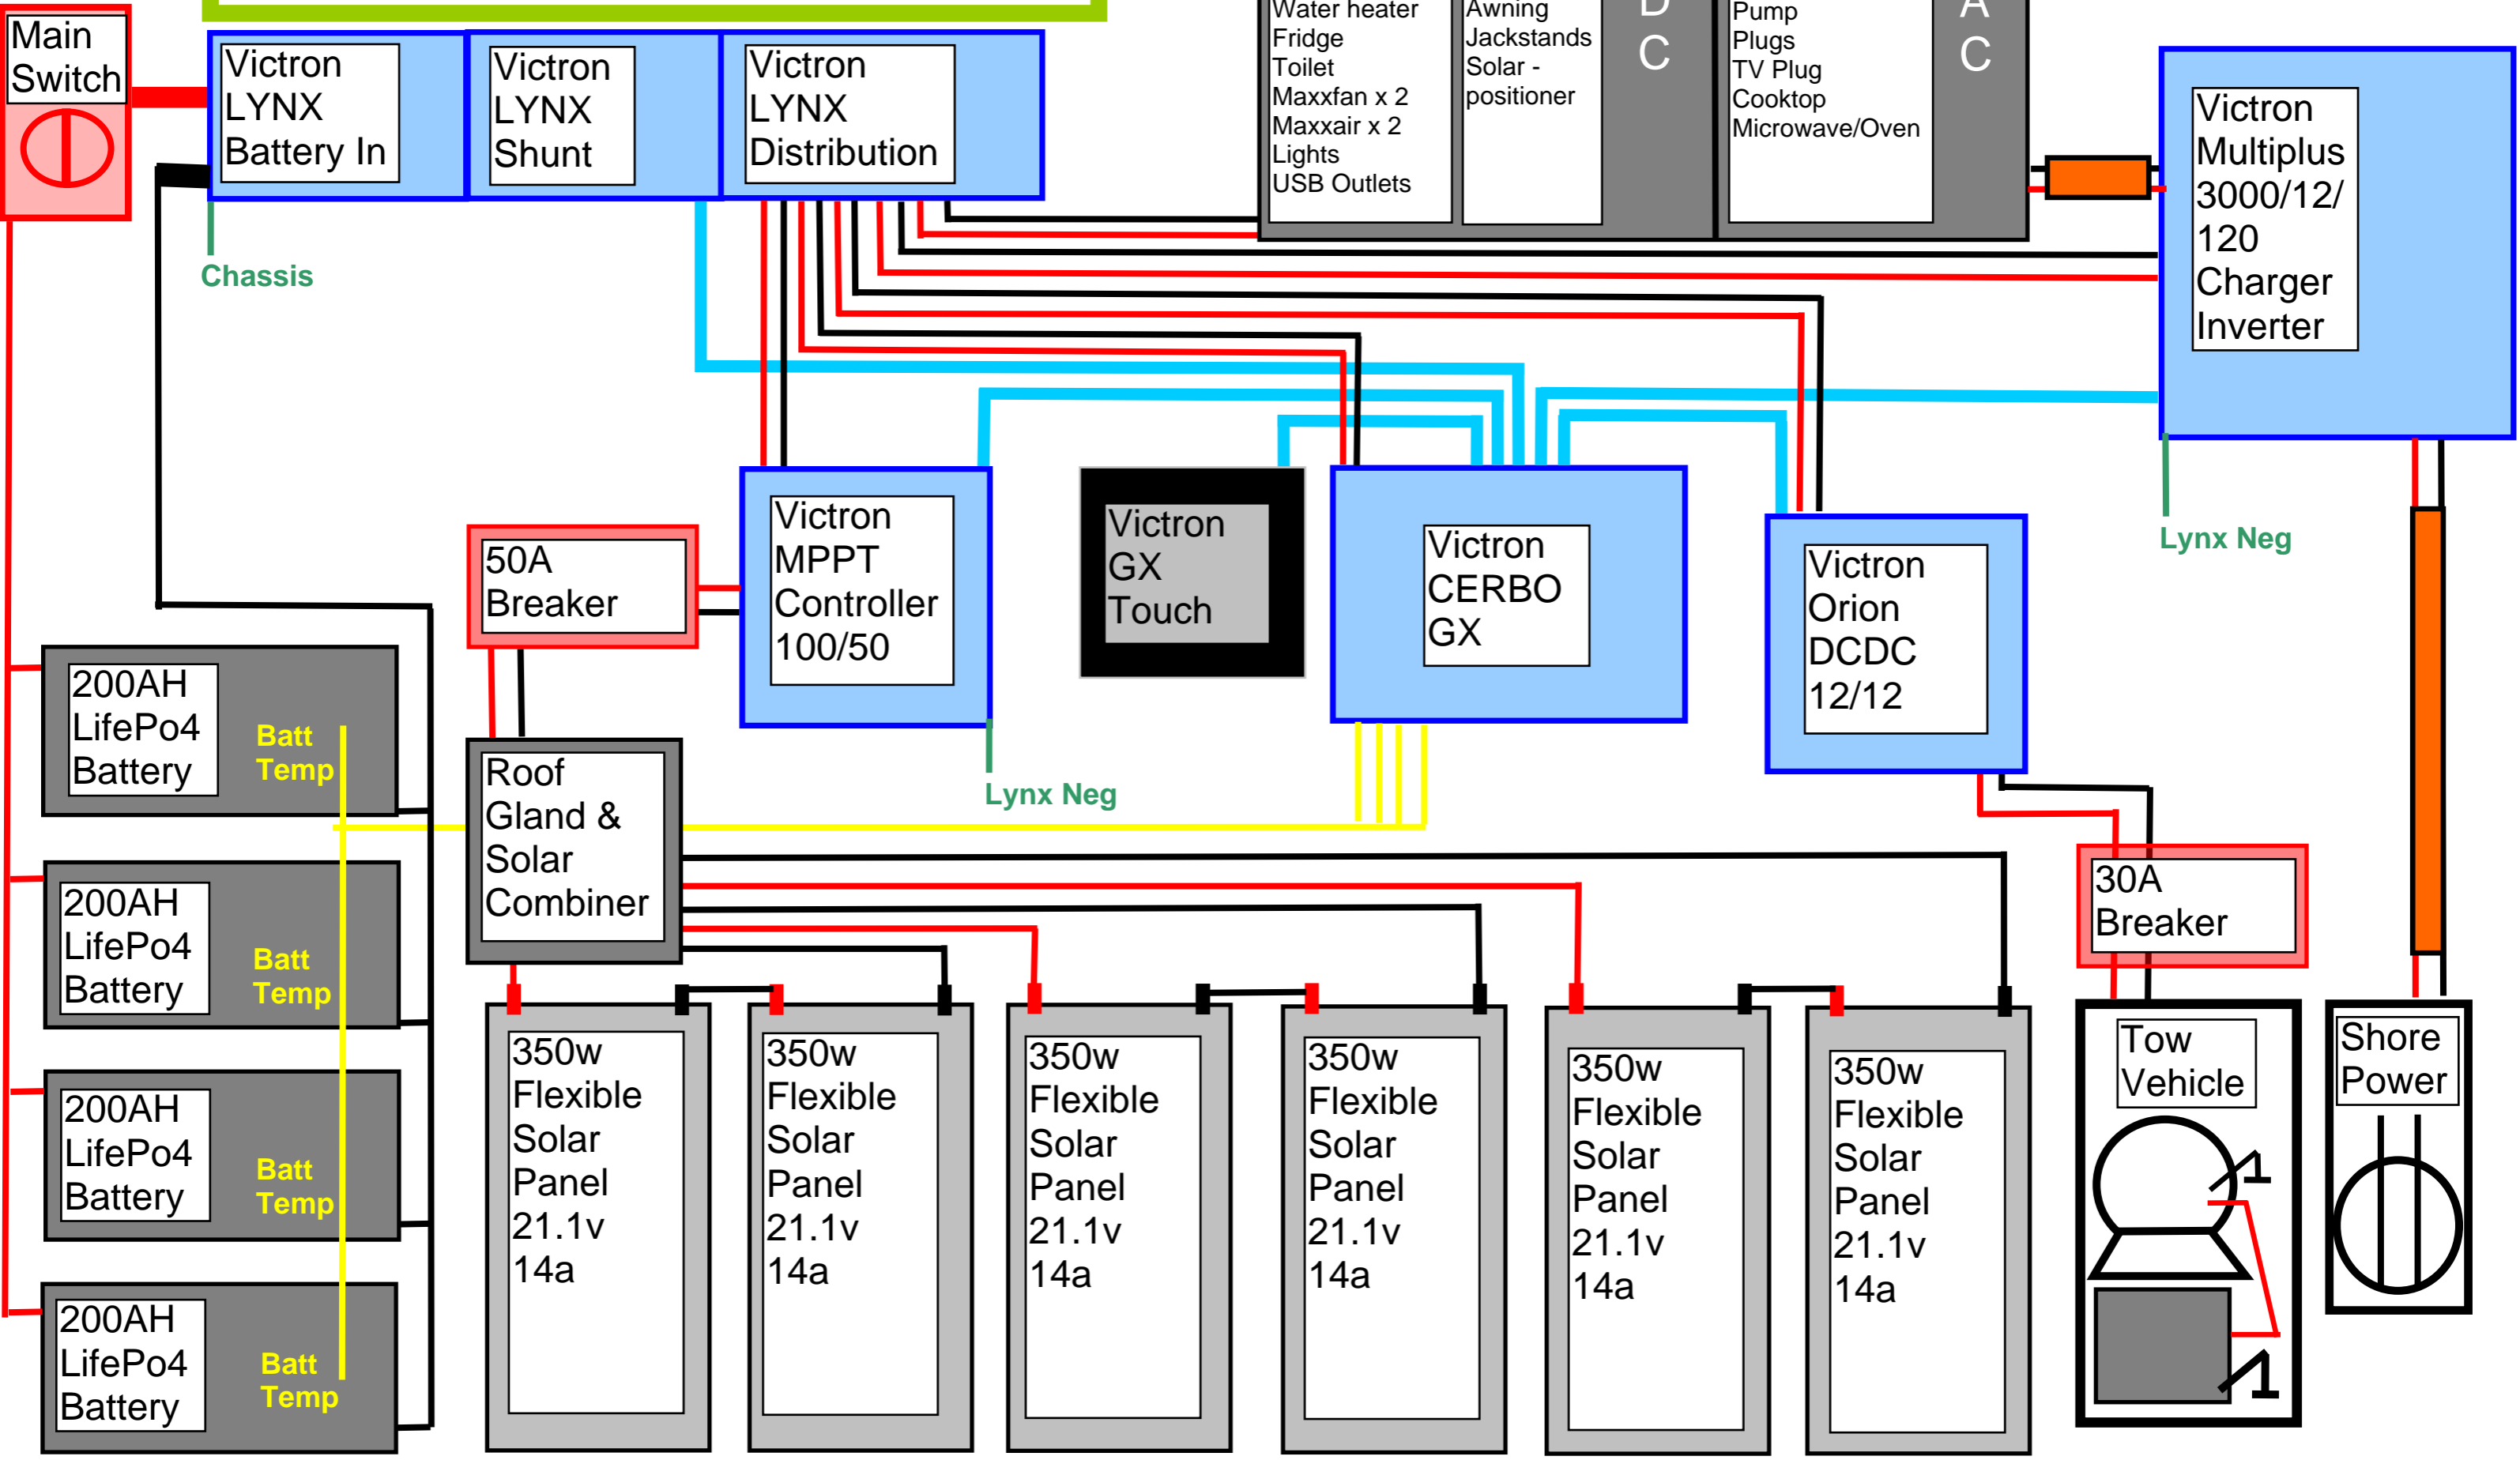

Airstream Dream Electrical Plan!

BLUESEA AC/DC Distribution Panel

Water Purifier	Hoodfan	D C	A/C & Heat	A C
Water heater	Awning		Pump	
Fridge	Jackstands		Plugs	
Toilet	Solar - positioner		TV Plug	
Maxxfan x 2			Cooktop	
Maxxair x 2			Microwave/Oven	
Lights				
USB Outlets				

Main Switch

Victron LYNX Battery In

Victron LYNX Shunt

Victron LYNX Distribution

Victron Multiplus 3000/12/120 Charger Inverter

50A Breaker

Victron MPPT Controller 100/50

Victron GX Touch

Victron CERBO GX

Victron Orion DCDC 12/12

30A Breaker

Tow Vehicle

Shore Power

200AH LifePo4 Battery

200AH LifePo4 Battery

200AH LifePo4 Battery

200AH LifePo4 Battery

Roof Gland & Solar Combiner

350w Flexible Solar Panel 21.1v 14a

350w Flexible Solar Panel 21.1v 14a

350w Flexible Solar Panel 21.1v 14a

350w Flexible Solar Panel 21.1v 14a

350w Flexible Solar Panel 21.1v 14a